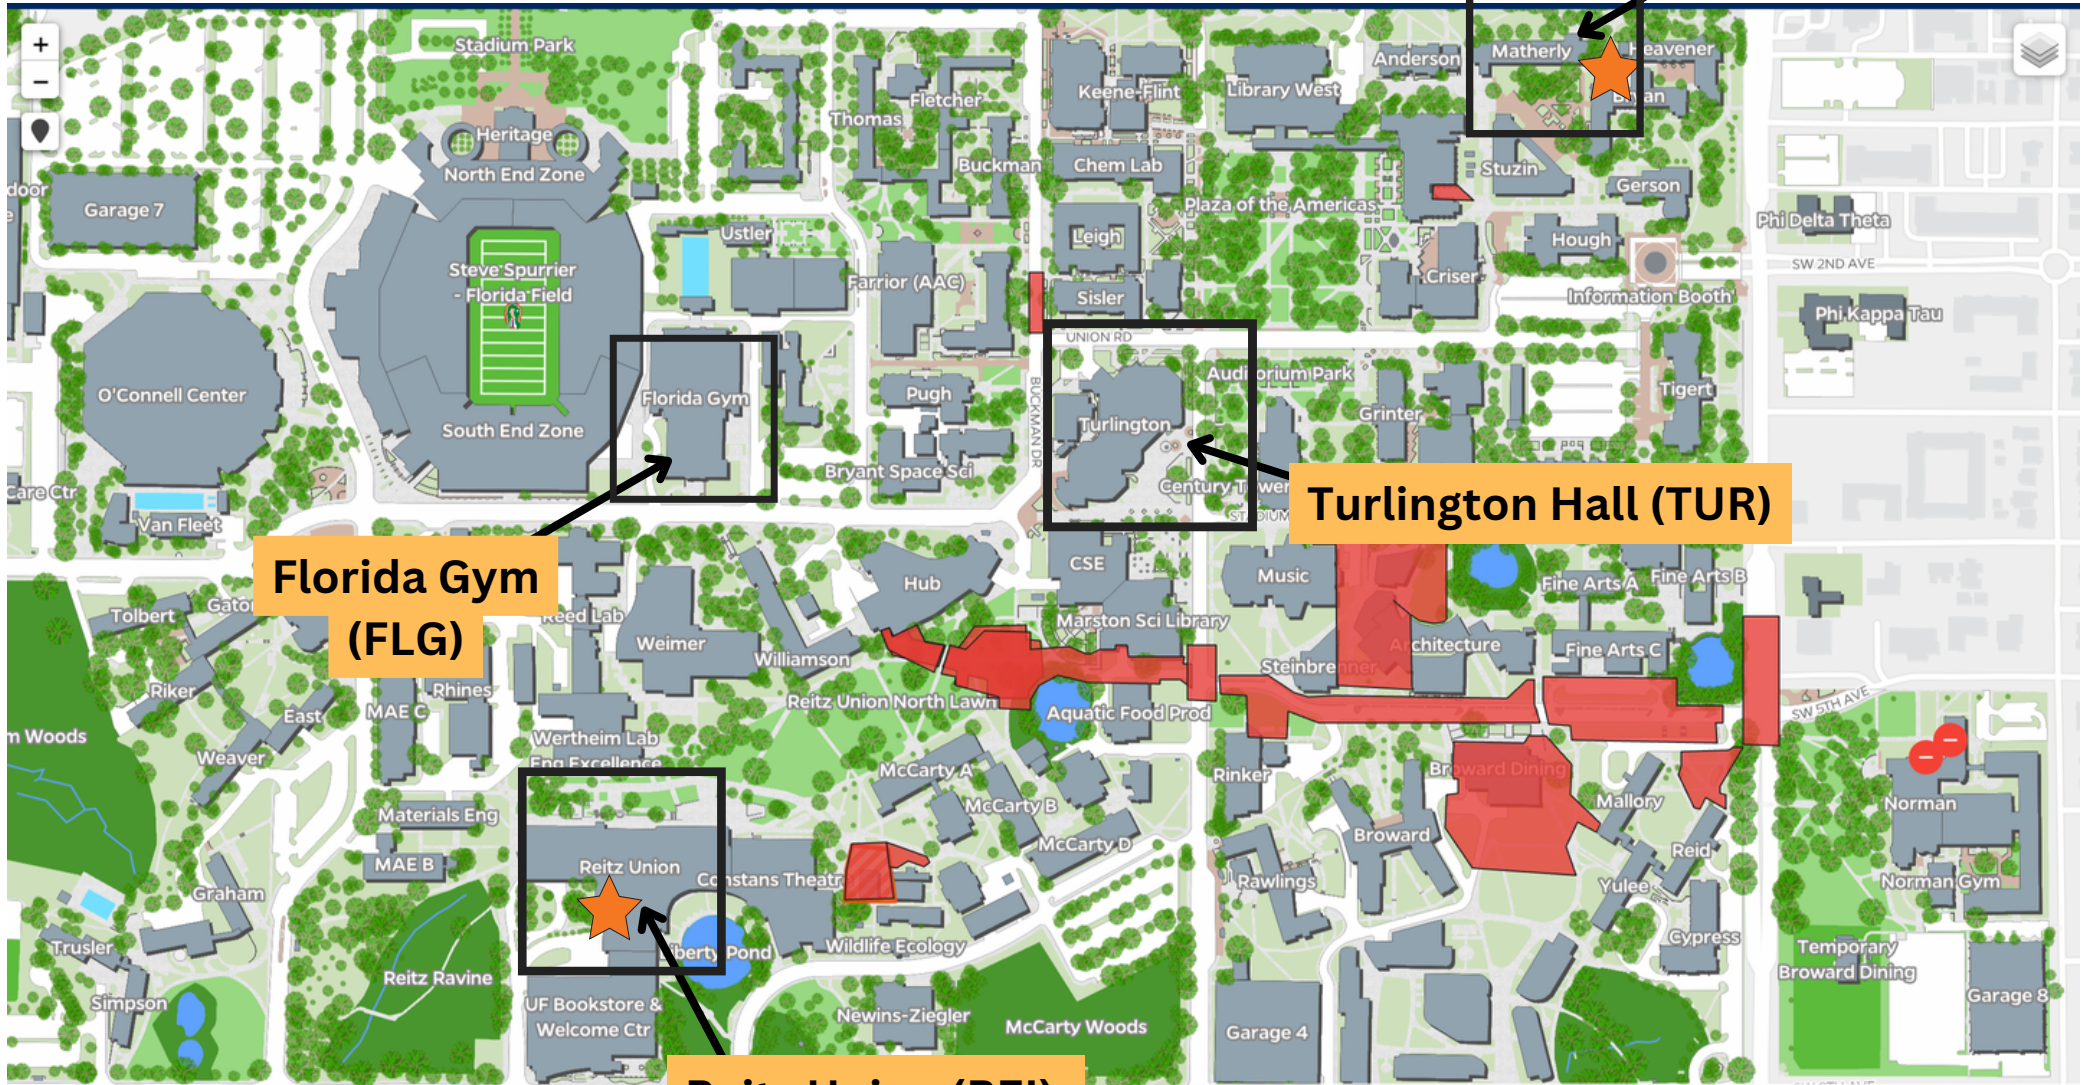

2024 UFSO State Tournament Map

The buildings outlined in orange will be the locations utilized throughout the day
For specific event locations check the back of the map!

★ Homeroom locations

Matherly Hall (MAT)

Florida Gym (FLG)

Turlington Hall (TUR)

Reitz Union (REI)

Leaflet | Source: Esri, TomTom, Garmin, FAO, NOAA, USGS, © OpenStreetMap contributors, and the GIS User Community

Turlington Hall Event Rooms

Ground level/ Basement

Matherly Hall Events

Ground level/ Basement

0002- Robot Tour
0003- Build Event Set Up
0004- Build Event Set Up
0005- Roller Coaster
0006- Build Event Set Up
0007- Build Event Set Up
0009- Tower B
0010- Tower C
0011- Tables and Chairs
0012- Tables and Chairs
0013- Dynamic Planet B
0014- Dynamic Planet C
0015- Research for the Stars B
0016- Astronomy C
0018- Fossils B and C